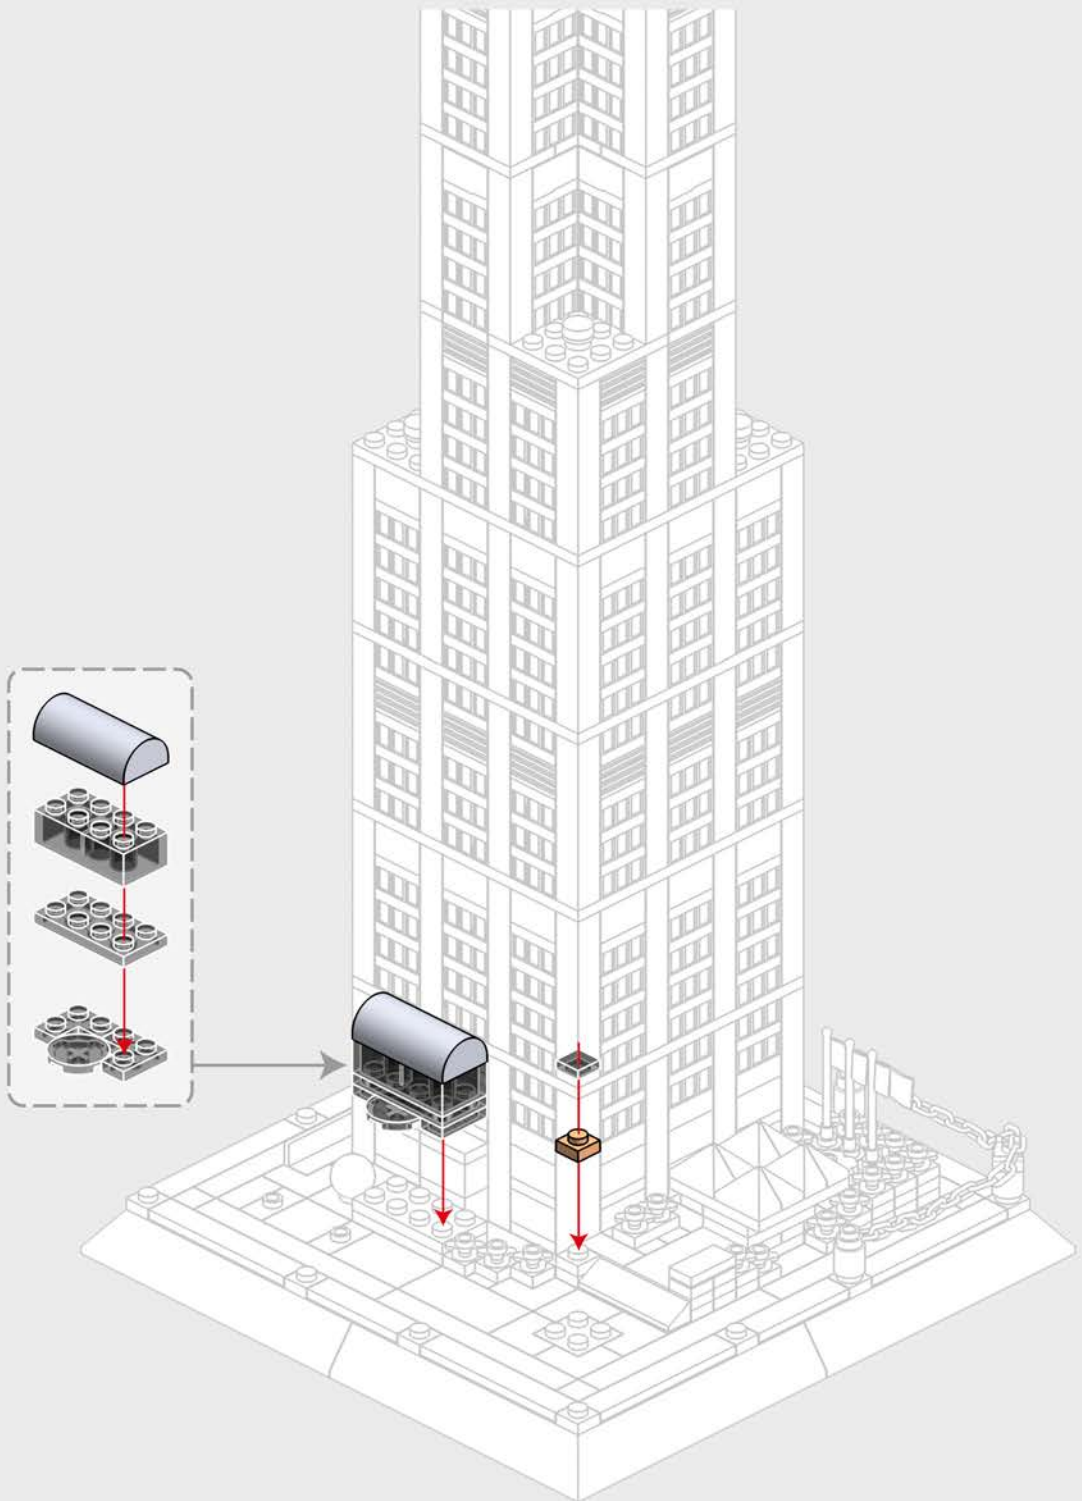

The Willis Tower
威利斯大厦

Product Size: 175X175x570mm

- Creative Ability
- Family Interaction
- Observation Ability
- Thinking Ability
- Practical Ability

Instructions For Use

积木起件器使用说明
Brickseparator

4 ways to make installation easier
让安装更简单

5-8

5-9

5-10

5-11

5-12

5-13

5-14

5-15

5-16

5-17

5-18

5-19

5-20

5-21

5-22

5-23

5-24

5-25

5-26

5-27

5-28