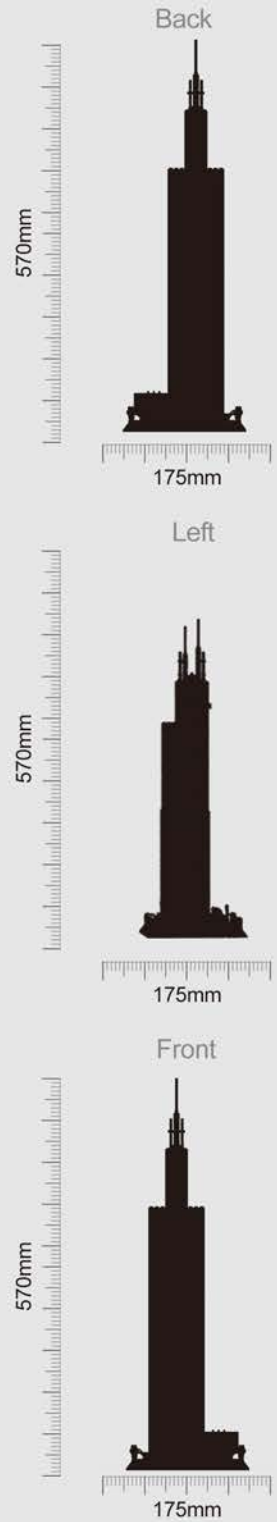

The Willis Tower
威利斯大厦

Product Size: 175X175x570mm

- Creative Ability
- Family Interaction
- Observation Ability
- Thinking Ability
- Practical Ability

Instructions For Use

积木起件器使用说明
Brickseparator

4 ways to make installation easier
让安装更简单

10 $(1 \times 10) = 10$

12 $(1 \times 12) = 12$

16 $(1 \times 16) = 16$

PARTS LIST

配件清单

PARTS LIST

配件清单

x4