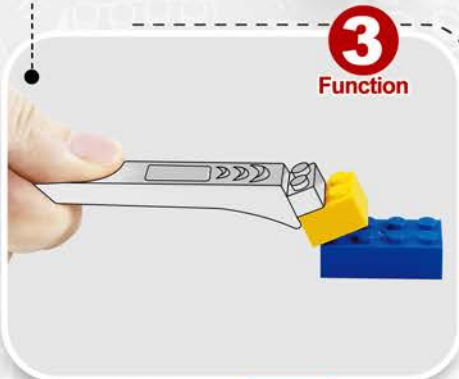

# Space Needle

西雅图太空针塔

Back

Left

Front

Product Size:240X242x599mm

# Instructions For Use

积木起件器使用说明  
Brickseparator

4 ways to make installation easier  
让安装更简单

- First open the product packaging according to the instructions.

按指导用正确方式拆解产品外包装。

- Summarize all parts to count the number of familiar accessories.