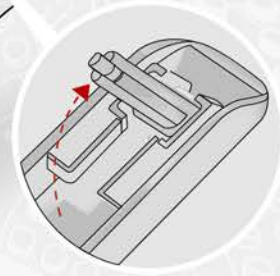

# Space Needle

西雅图太空针塔

Back

Left

Front

Product Size:240X242x599mm

# Instructions For Use

积木起件器使用说明  
Brickseparator

4 ways to make installation easier  
让安装更简单

- First open the product packaging according to the instructions.

按指导用正确方式拆解产品外包装。

- Summarize all parts to count the number of familiar accessories.