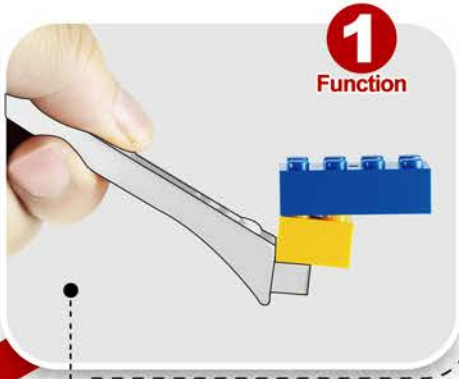

# Space Needle

西雅图太空针塔

Back

Left

Front

Product Size:240X242x599mm

# Instructions For Use

积木起件器使用说明  
Brickseparator

4 ways to make installation easier  
让安装更简单

- First open the product packaging according to the instructions.

按指导用正确方式拆解产品外包装。

- Summarize all parts to count the number of familiar accessories.