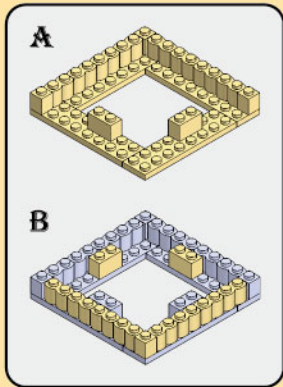

The bell weighs almost 14 tons. The four clock faces of the Big Ben in London are each 23 ft (7 m) in diameter, the hour hand is 9 ft (2.7m) long and the minute hand is 14 ft (4.25 m) long; the four clock dials are 180 ft (55m) above ground. The clock's movement is famous for its remarkable reliability . The engineering of the clock is such that the actual mechanisms of the clock itself are well protected from climate changes and harsh weather. Though the clock has experienced slowing at various times through its history, the clock continued to run accurately during The Blitz of World War II.

1

X8 X4 X4 X10 X4

X2

1

2

X4 X12 X8 X8 X20

A B X4

3

X32 X32

X8

- X24
- X4
- X16
- X4
- X16
- X4

4

- X4

- X4
- X12
- X8
- X8
- X20

6

- X4
- X4
- X4
- X16

5

- X32
- X32

7

8

9

10

X8 X12
X8 X20

11