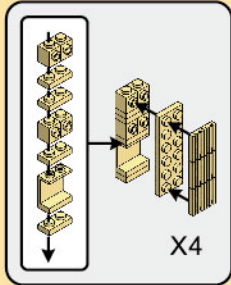

The bell weighs almost 14 tons. The four clock faces of the Big Ben in London are each 23 ft (7 m) in diameter, the hour hand is 9 ft (2.7m) long and the minute hand is 14 ft (4.25 m) long; the four clock dials are 180 ft (55m) above ground. The clock's movement is famous for its remarkable reliability . The engineering of the clock is such that the actual mechanisms of the clock itself are well protected from climate changes and harsh weather. Though the clock has experienced slowing at various times through its history, the clock continued to run accurately during The Blitz of World War II.

1

X8 X4 X4 X10 X4

X2

1

2

X4 X12 X8 X8 X20

A B X4

3

X32 X32

X8

- X24
- X4
- X16
- X4
- X16
- X4

4

- X4

- X4
- X12
- X8
- X8
- X20

6

- X4
- X4
- X4
- X16