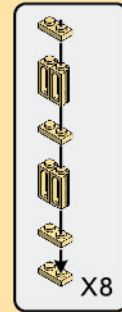

- X24
- X4
- X16
- X4
- X16
- X4

4

- X4

- X4
- X12
- X8
- X8
- X20

6

- X4
- X4
- X4
- X16

5

- X32
- X32

7