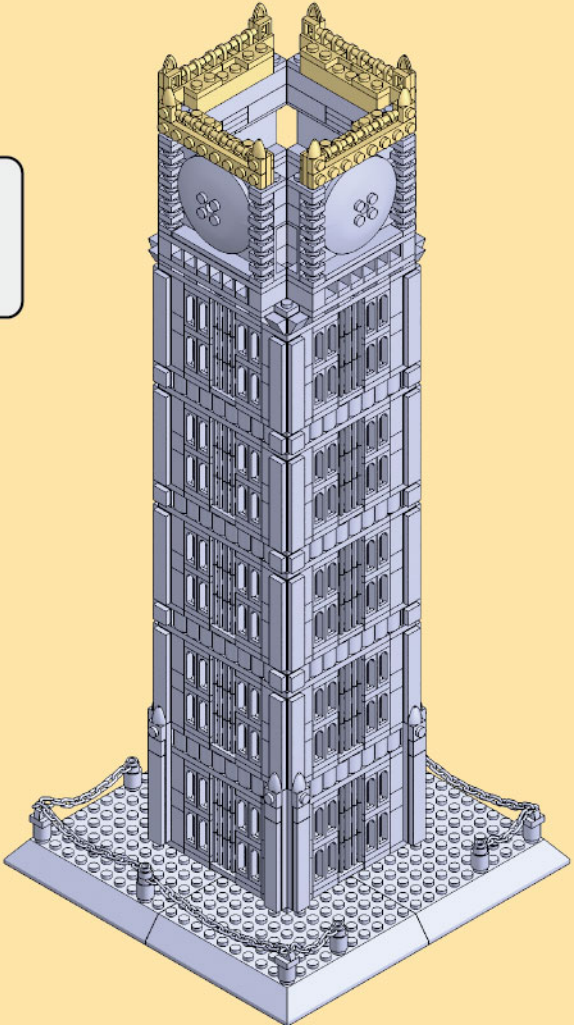

THE BIG BEN OF LONDON

INTRODUCTION

Big Ben is the nickname for the great bell of the clock at the north end of the Palace of Westminster in London . It is the largest four-faced chiming clock and the third-tallest free-standing clock tower in the world. The clock tower completed on April 10, 1858.

The bell weighs almost 14 tons. The four clock faces of the Big Ben in London are each 23 ft (7 m) in diameter, the hour hand is 9 ft (2.7m) long and the minute hand is 14 ft (4.25 m) long; the four clock dials are 180 ft (55m) above ground. The clock's movement is famous for its remarkable reliability . The engineering of the clock is such that the actual mechanisms of the clock itself are well protected from climate changes and harsh weather. Though the clock has experienced slowing at various times through its history, the clock continued to run accurately during The Blitz of World War II.

24

25

26

X4

27

28

29

-  X4
-  X4
-  X4
-  X20
-  X12

30

-  X8
-  X8
-  X8
-  X4
-  X8

31

X4

X16

32

X4

X4