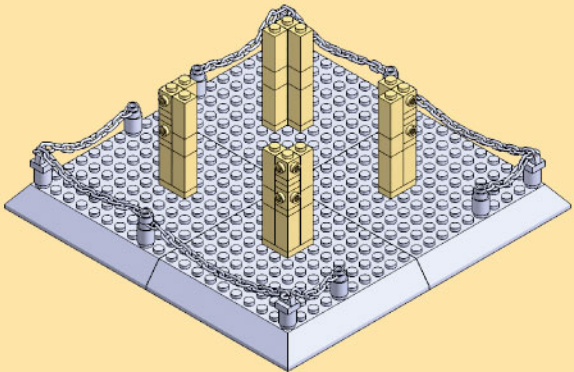

The bell weighs almost 14 tons. The four clock faces of the Big Ben in London are each 23 ft (7 m) in diameter, the hour hand is 9 ft (2.7m) long and the minute hand is 14 ft (4.25 m) long; the four clock dials are 180 ft (55m) above ground. The clock's movement is famous for its remarkable reliability . The engineering of the clock is such that the actual mechanisms of the clock itself are well protected from climate changes and harsh weather. Though the clock has experienced slowing at various times through its history, the clock continued to run accurately during The Blitz of World War II.

1

X8 X4 X4 X10 X4

X2

1

2

X4 X12 X8 X8 X20

A B X4

3

X32 X32

X8

- X24
- X4
- X16
- X4
- X16
- X4

4

- X4

- X4
- X12
- X8
- X8
- X20

6

- X4
- X4
- X4
- X16