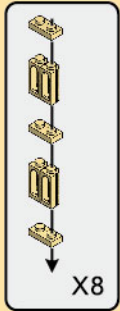

The bell weighs almost 14 tons. The four clock faces of the Big Ben in London are each 23 ft (7 m) in diameter, the hour hand is 9 ft (2.7m) long and the minute hand is 14 ft (4.25 m) long; the four clock dials are 180 ft (55m) above ground. The clock's movement is famous for its remarkable reliability . The engineering of the clock is such that the actual mechanisms of the clock itself are well protected from climate changes and harsh weather. Though the clock has experienced slowing at various times through its history, the clock continued to run accurately during The Blitz of World War II.

X8 X12
X8 X20

16

X32 X24

17

X24 X12
X4 X16 X4

18

X4 X8 X8

19

- X4
- X16
- X4
- X12
- X4
- X4

20

- X8
- X12
- X8
- X20

21

X32 X24

22

X24 X12
X4 X16 X4

23