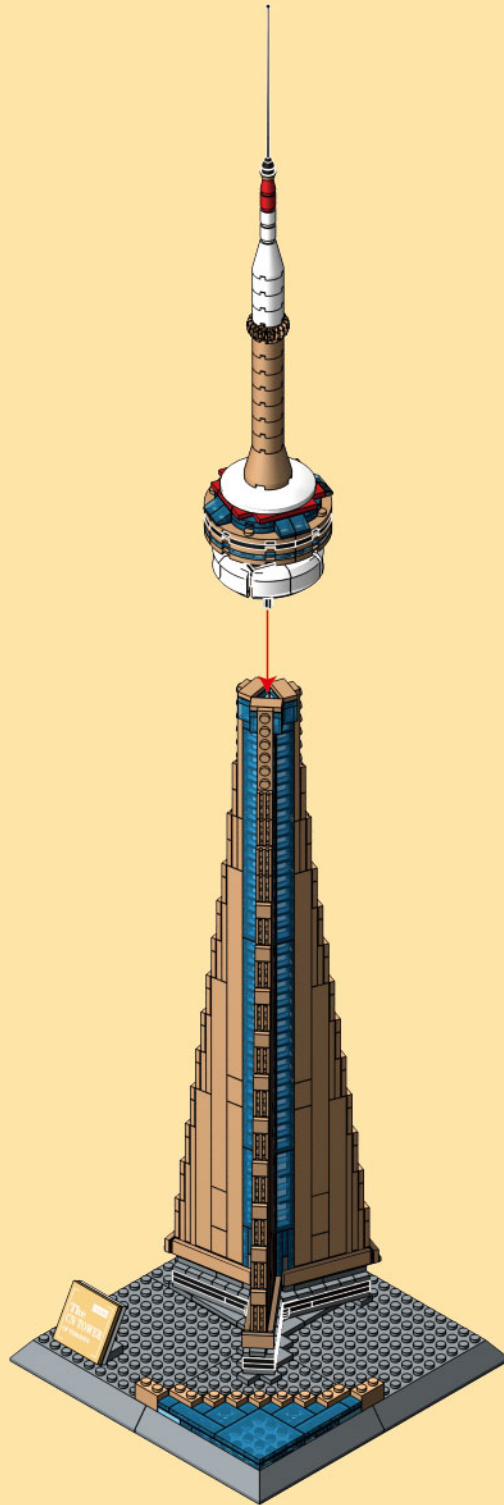

x2

25

26

19 + 25

-  x6
-  x6
-  x6
-  x6
-  x9
-  x6
-  x12
-  x1
-  x9
-  x3
-  x6
-  x1
-  x7
-  x10
-  x6
-  x42
-  x6
-  x5
-  x15
-  x30
-  x1
-  x2
-  x6

-  x1
-  x2
-  x2
-  x2
-  x1
-  x1
-  x4
-  x3
-  x3
-  x3
-  x2
-  x1
-  x3
-  x1
-  x3
-  x1
-  x3
-  x3
-  x1
-  x17
-  x9
-  x4
-  x8
-  x1
-  x2

THE CN TOWER OF TORONTO

INTRODUCTION

The CN Tower (French: Tour CN) is a 553.33 m-high (1,815.4 ft) concrete communications and observation tower in downtown Toronto, Ontario, Canada. It was completed in 1976, becoming the world's tallest free-standing structure and world's tallest tower at the time. It held both records for 34 years until the completion of Burj Khalifa and Canton Tower in 2010. It is now the 3rd tallest tower in the world and remains the tallest free-standing structure in the Western Hemisphere, a signature icon of Toronto's skyline, and a symbol of Canada.