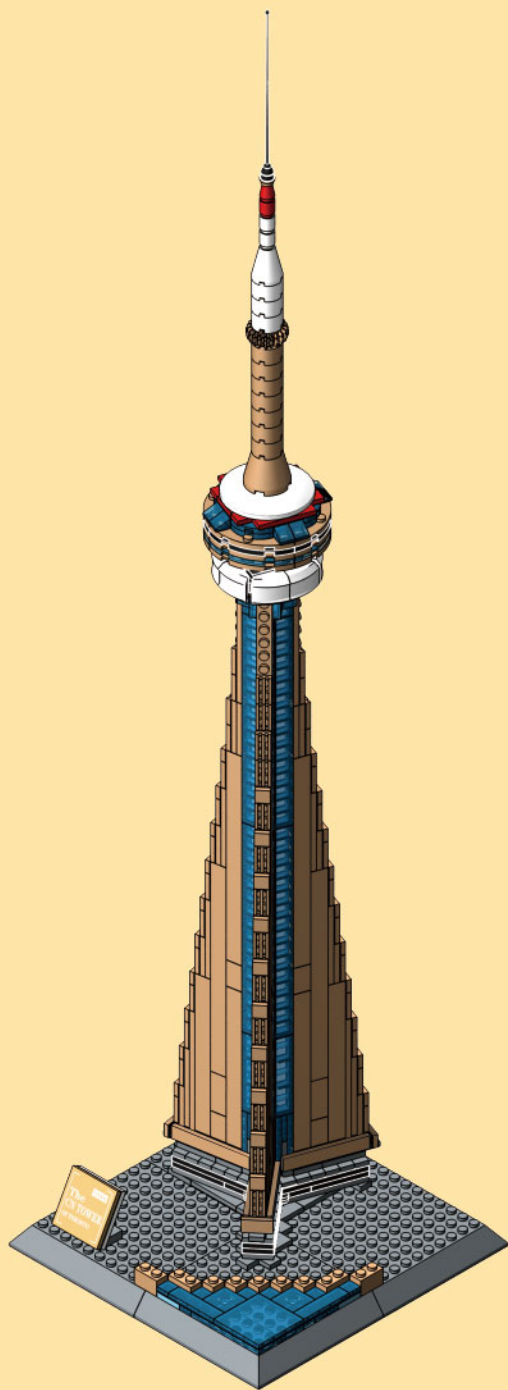

x2

25

26

19 + 25

-  x6
-  x6
-  x6
-  x6
-  x9
-  x6
-  x12
-  x1
-  x9
-  x3
-  x6
-  x1
-  x7
-  x10
-  x6
-  x42
-  x6
-  x5
-  x15
-  x30
-  x1
-  x2
-  x6

-  x1
-  x2
-  x2
-  x2
-  x1
-  x1
-  x4
-  x3
-  x3
-  x3
-  x2
-  x1
-  x3
-  x1
-  x3
-  x1
-  x3
-  x3
-  x1
-  x17
-  x9
-  x4
-  x8
-  x1
-  x2

THE CN TOWER OF TORONTO

INTRODUCTION

The CN Tower (French: Tour CN) is a 553.33 m-high (1,815.4 ft) concrete communications and observation tower in downtown Toronto, Ontario, Canada. It was completed in 1976, becoming the world's tallest free-standing structure and world's tallest tower at the time. It held both records for 34 years until the completion of Burj Khalifa and Canton Tower in 2010. It is now the 3rd tallest tower in the world and remains the tallest free-standing structure in the Western Hemisphere, a signature icon of Toronto's skyline, and a symbol of Canada.