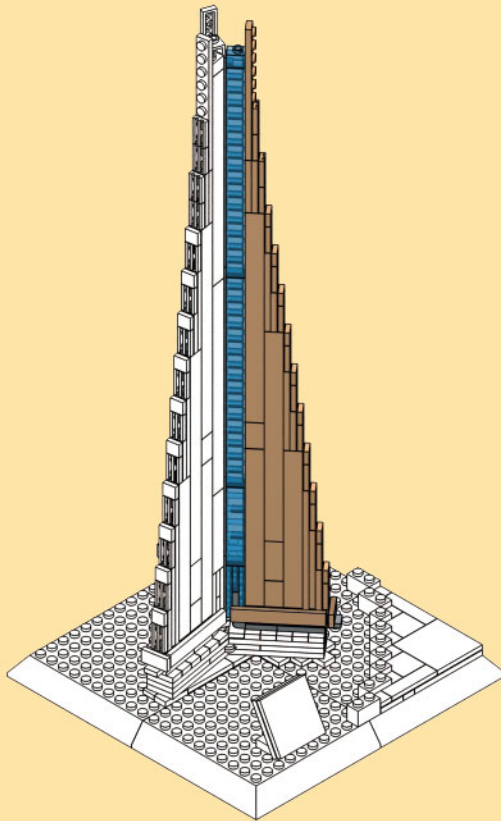

x15

x3

15

7 + 14

16

14 + 15

17

14 + 16

18

x3

x1

x3

x3

20

x1

x1

THE CN TOWER OF TORONTO

INTRODUCTION

The CN Tower (French: Tour CN) is a 553.33 m-high (1,815.4 ft) concrete communications and observation tower in downtown Toronto, Ontario, Canada. It was completed in 1976, becoming the world's tallest free-standing structure and world's tallest tower at the time. It held both records for 34 years until the completion of Burj Khalifa and Canton Tower in 2010. It is now the 3rd tallest tower in the world and remains the tallest free-standing structure in the Western Hemisphere, a signature icon of Toronto's skyline, and a symbol of Canada.