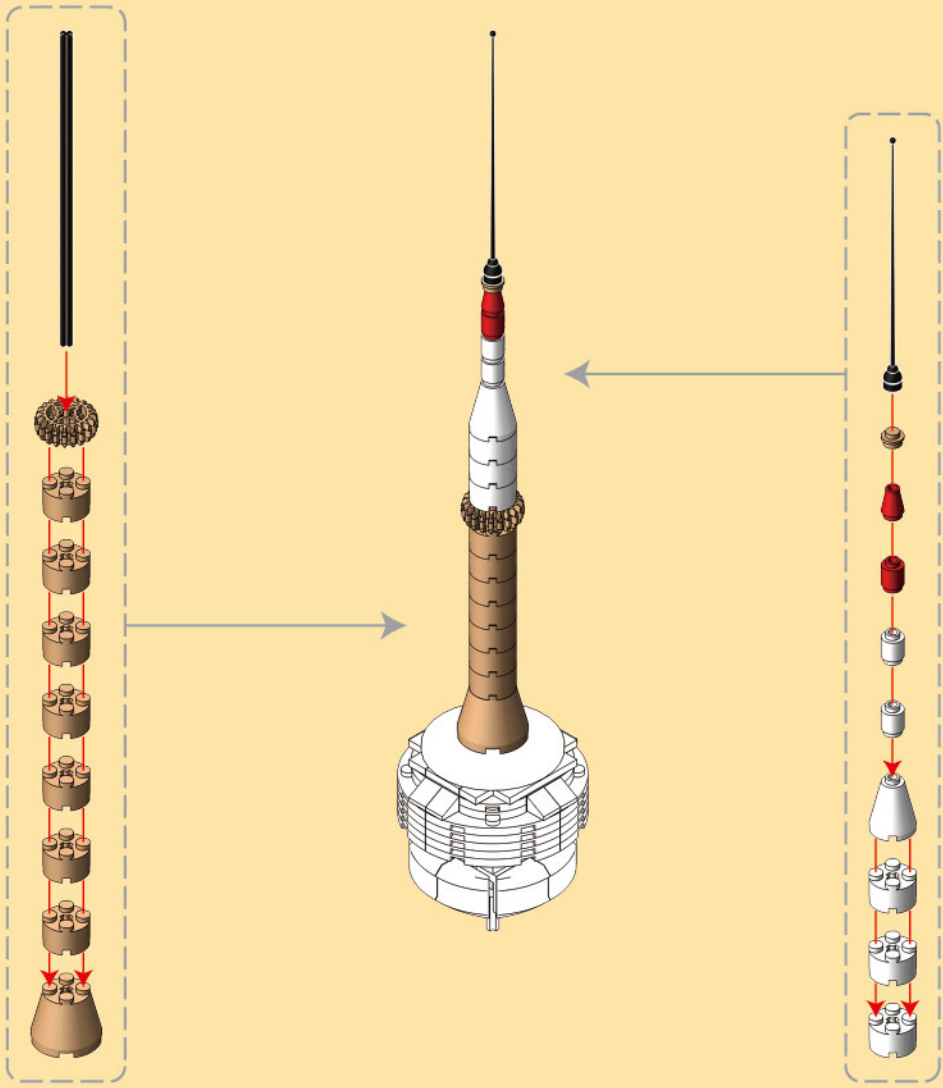

x8

x8

24

x1

1 X 6

x2

x2

x2

x2

25

26

19 + 25

-  x6
-  x6
-  x6
-  x6
-  x9
-  x6
-  x12
-  x1
-  x9
-  x3
-  x6
-  x1
-  x7
-  x10
-  x6
-  x42
-  x6
-  x5
-  x15
-  x30
-  x1
-  x2
-  x6

-  x1
-  x2
-  x2
-  x2
-  x1
-  x1
-  x4
-  x3
-  x3
-  x3
-  x2
-  x1
-  x3
-  x1
-  x3
-  x1
-  x3
-  x3
-  x1
-  x17
-  x9
-  x4
-  x8
-  x1
-  x2

THE CN TOWER OF TORONTO

INTRODUCTION

The CN Tower (French: Tour CN) is a 553.33 m-high (1,815.4 ft) concrete communications and observation tower in downtown Toronto, Ontario, Canada. It was completed in 1976, becoming the world's tallest free-standing structure and world's tallest tower at the time. It held both records for 34 years until the completion of Burj Khalifa and Canton Tower in 2010. It is now the 3rd tallest tower in the world and remains the tallest free-standing structure in the Western Hemisphere, a signature icon of Toronto's skyline, and a symbol of Canada.